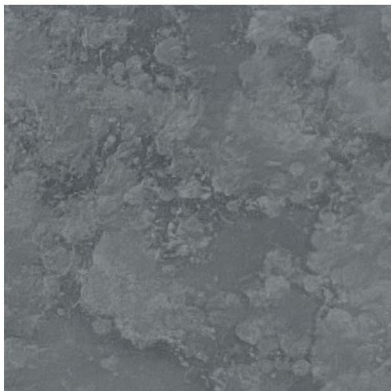

## ELIZA

A frameless sculptural wall mirror combining silver and hand patinated mirrors and solid ash. Handcrafted and produced in Los Angeles.

Made to order

Non-stock lead time approx 3-6 weeks

40" x 45" x .75"

Custom colors, finishes and sizes available.

PARTS + ASSEMBLY

PARTS + ASSEMBLY

PARTS + ASSEMBLY

PARTS + ASSEMBLY

PARTS + ASSEMBLY