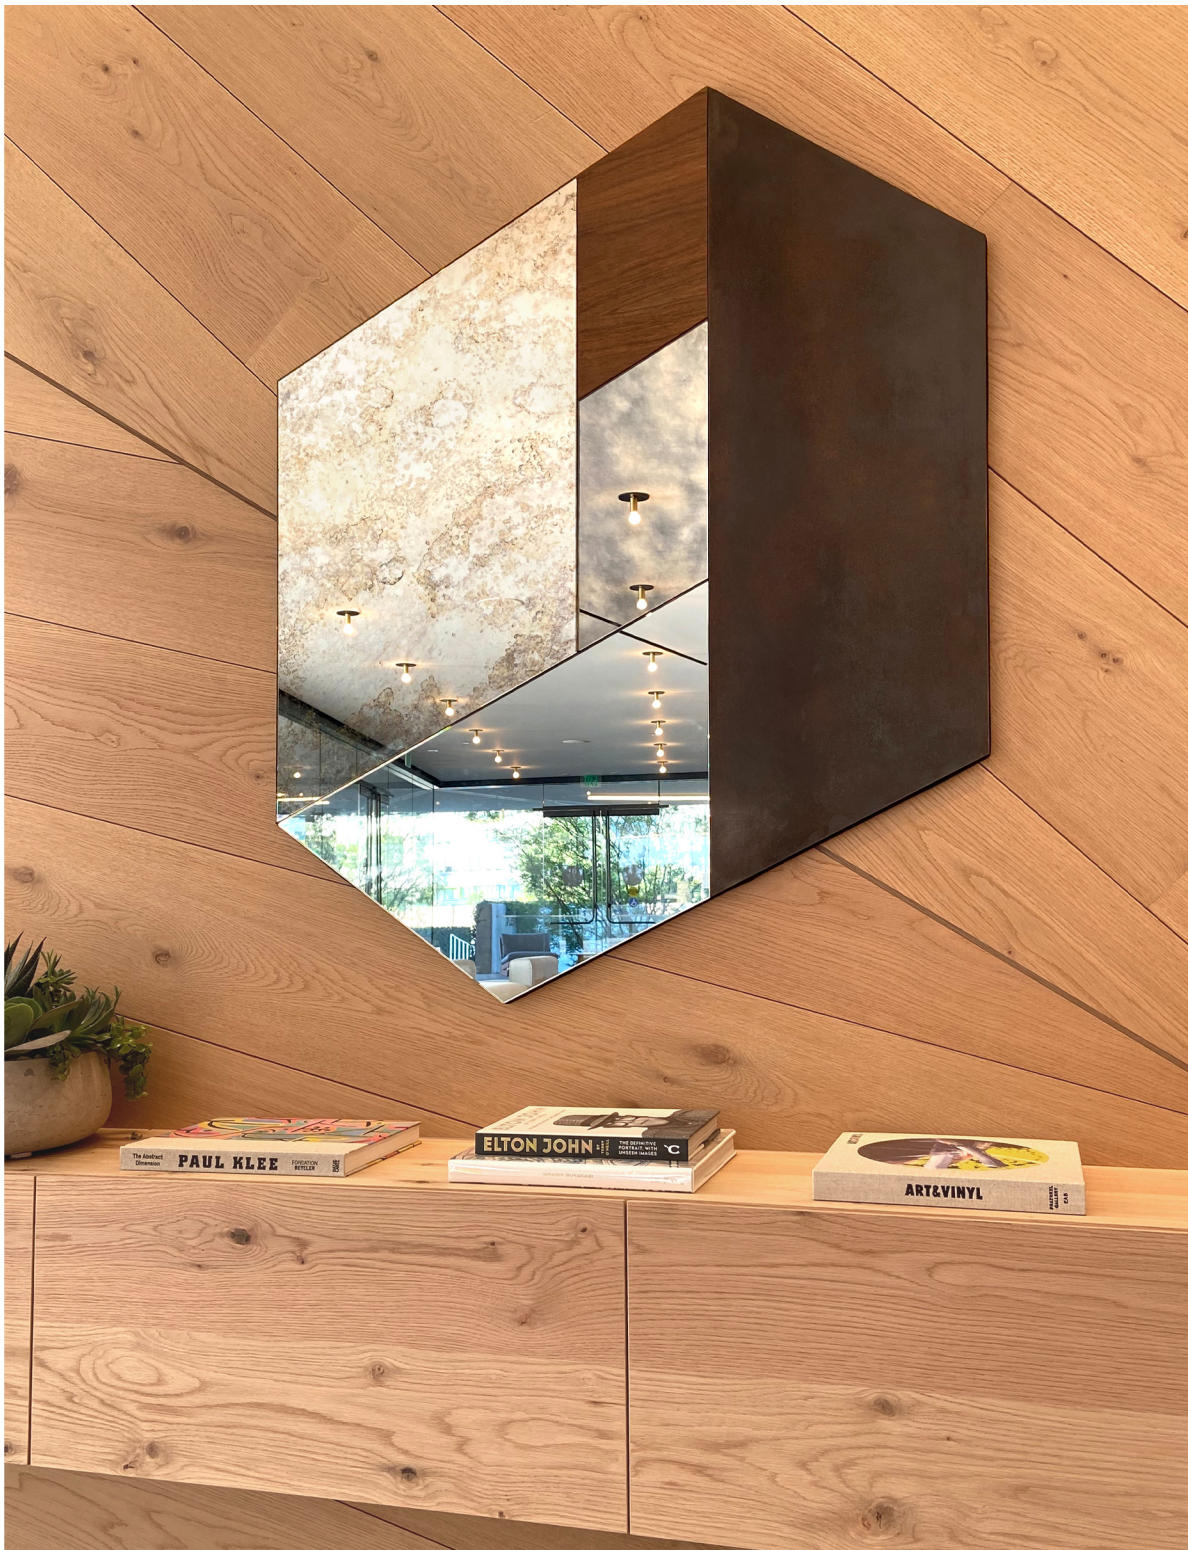

LORICA

A frameless sculptural wall mirror combining silver and hand patinated mirrors, walnut and bronzed steel.

Handcrafted and produced in Los Angeles.

Made to order

Non-stock lead time approx 3-6 weeks

40" x 40" x .75"

Custom colors, finishes and sizes available..

PARTS + ASSEMBLY

PARTS + ASSEMBLY